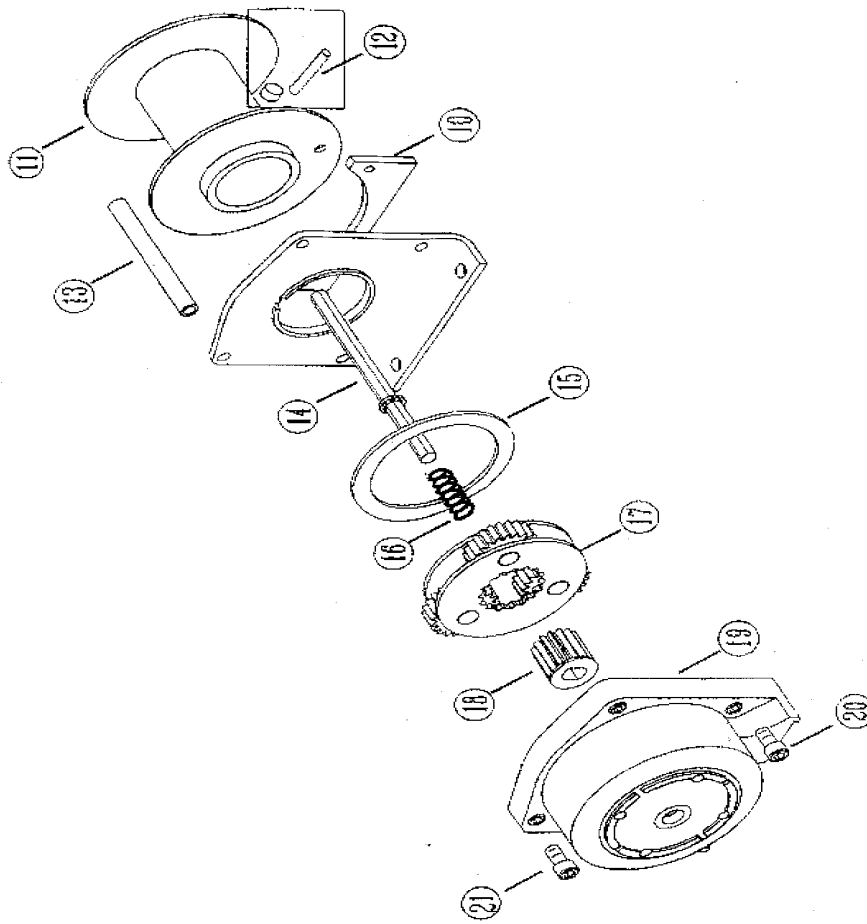

PARTS BREAKDOWN

Sheet1

Check manual for part #	Description	SKU name	Retail pricing
19	Motor End Housing	Mtr-Gear Hous-Chen	15
18	Sun Gear Stage 1	Sun gear 1-Chen	10
17	Carrier Assembly Stage 1	Carrier_1-Chen	12
16	Clutch Return Spring	Return Spring-Chen	5
14	Drive Shaft	Drive Shaft-Chen	5
8	Drum Support	Drum Suppt-chen	5
8	Wire Rope Protector	Cbl Protect-Chen	5
11	Spool Assembly	Drum-chen	15
12	Wire Rope Retention Plug		5
13	Tie Rod	Tie Rods-Chen	5
12	Wire Rope Protector	Cbl Protect-Chen	5
8	Spool Support	Drum Suppt-chen	5
7	Carrier Assembly Stage 3	Carrier_3-Chen	15
6	Carrier Assembly Stage 2	Carrier_2-Chen	15
5	Sun Gear Stage 2	Sun Gear_2-Chen	10
3	Cam Follower	ATV cam follower	8
2	Square Nuts	Mounting Nuts-Chen	5
1	Clutch End Housing	FS Assem-CR/S	15
	Freespool Dial Retention Ring	FS knob retainer	5
	Freespool Dial	FS Knob-Chen	8
	Brushes	Mtr Brush-Chen	8
23	Housing	Motor housing-Chen	16
22	Motor		20
	Pull Strap	ATV strap	5
	Wire Rope Hook	ATV Hook	8
	Wiring Assemnty	ATV-Wiring Wnty	10
	Contactoer	Contact-Chen	25
	Mini Thumbswitch	Tswitch Wnty	10
	Wire Rope		15