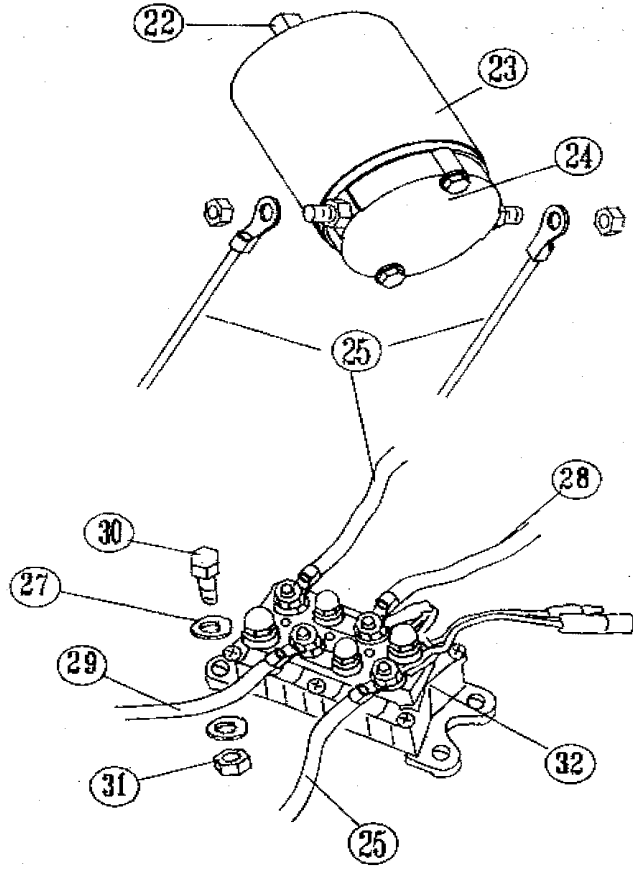

PARTS BREAKDOWN

Sheet1

Check manual for part #	Description	SKU name	Retail pricing
19	Motor End Housing	Mtr-Gear Hous-Chen	15
18	Sun Gear Stage 1	Sun gear 1-Chen	10
17	Carrier Assembly Stage 1	Carrier_1-Chen	12
16	Clutch Return Spring	Return Spring-Chen	5
14	Drive Shaft	Drive Shaft-Chen	5
8	Drum Support	Drum Suppt-chen	5
8	Wire Rope Protector	Cbl Protect-Chen	5
11	Spool Assembly	Drum-chen	15
12	Wire Rope Retention Plug		5
13	Tie Rod	Tie Rods-Chen	5
12	Wire Rope Protector	Cbl Protect-Chen	5
8	Spool Support	Drum Suppt-chen	5
7	Carrier Assembly Stage 3	Carrier_3-Chen	15
6	Carrier Assembly Stage 2	Carrier_2-Chen	15
5	Sun Gear Stage 2	Sun Gear_2-Chen	10
3	Cam Follower	ATV cam follower	8
2	Square Nuts	Mounting Nuts-Chen	5
1	Clutch End Housing	FS Assem-CR/S	15
	Freespool Dial Retention Ring	FS knob retainer	5
	Freespool Dial	FS Knob-Chen	8
	Brushes	Mtr Brush-Chen	8
23	Housing	Motor housing-Chen	16
22	Motor		20
	Pull Strap	ATV strap	5
	Wire Rope Hook	ATV Hook	8
	Wiring Assemnty	ATV-Wiring Wnty	10
	Contactoer	Contact-Chen	25
	Mini Thumbswitch	Tswitch Wnty	10
	Wire Rope		15