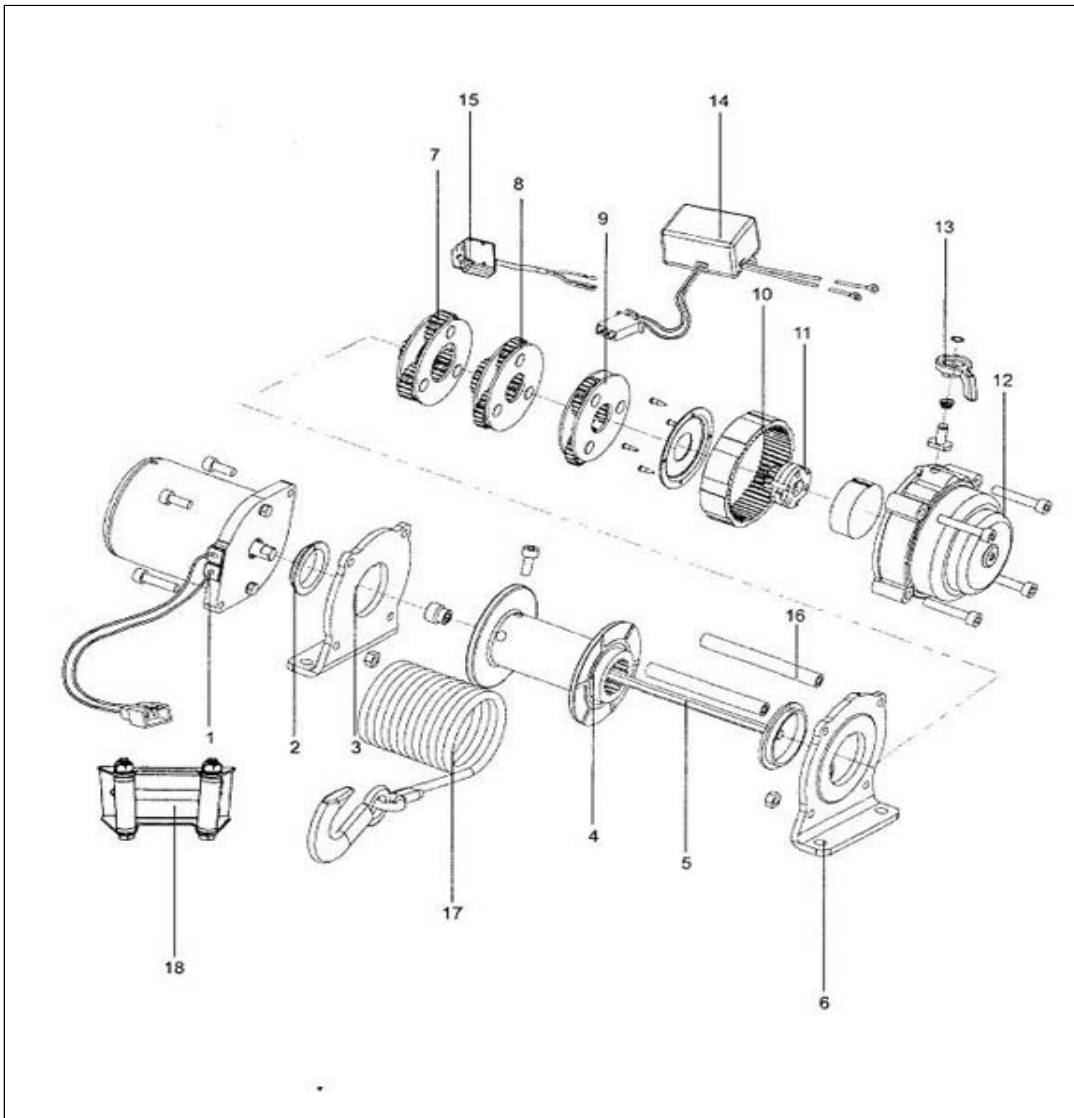

LD1500 Winch model parts

Part#	Description	SKU name	Retail pricing
1	Motor		25
2	Bearing	Motor Bearing-LD1500	5
3	Motor Support Plate	Mtr Support Plate-LD1500	5
4	Drum	Drum-LD1500	15
5	Shaft	Drive Shaft-LD1500	5
6	Gear Support Plate	Gear Support-LD1500	5
7	Planetary Gear 1	Gear_1-LD1500	15
8	Planetary Gear 2	Gear_2-LD1500	15
9	Planetary Gear 3	Gear_3-LD1500	15
10	Inner Gear	Gear Sleeve-LD1500	8
11	Brake	Brake-LD1500	10
12	Reduction Box	Gear Box-LD1500	10
13	Clutch	Clutch assem-LD1500	10
14	Control Box	LD-Contact. Wnty	25

15	Switch	Tswitch Wnty	10
16	Tie Rod	Tie Rod-LD1500	5
17	Wire rope & hook	ATV Steel Cable	25
18	Roller Farilead	ATV-RFL	20